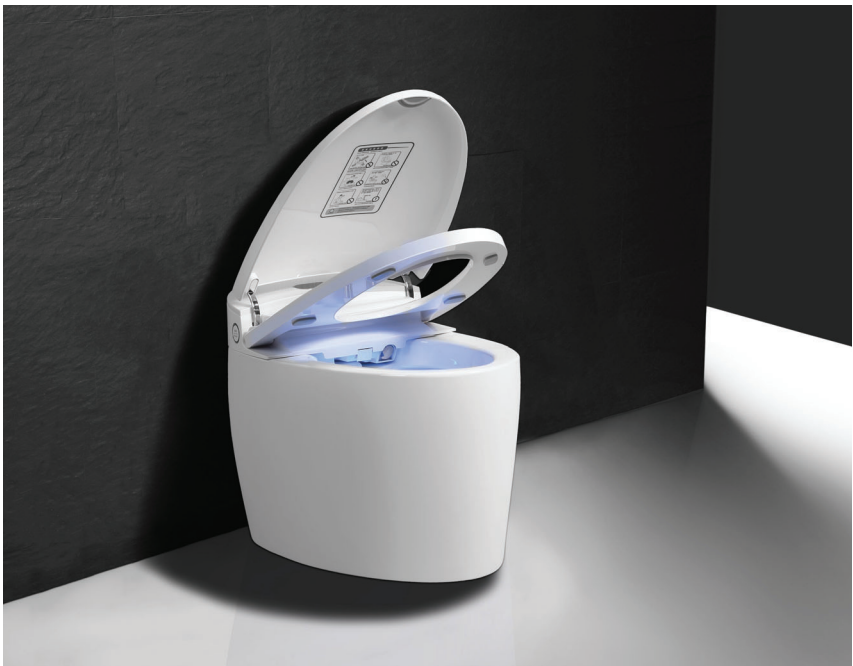

Winfield[®]
Simple Elegance

CATALOG

Smart Seats on Page 21 & 22

L2017

- Oval 20" x 17"
- Self Rimming Drop-In
- Concealed Overflow Hole
- 3 Faucet Holes
- 4" Punching / 8" Punching available
- Available in White / Biscuit / Bone

* Faucet Not Included

L1916

- Oval 19" x 16"
- Self Rimming Drop-In
- Concealed Overflow Hole
- 3 Faucet Holes
- 4" Punching / 8" Punching available
- Available in White / Biscuit / Bone

* Faucet Not Included

L1919

- Round 19"
- Self Rimming Drop-In
- Concealed Overflow Hole
- 3 Faucet Holes
- 4" Punching / 8" Punching available
- Available in White / Biscuit / Bone

* Faucet Not Included

L181525

- Victorian 18-3/4" x 15-3/4"
- Self Rimming Drop-In
- Can also be installed as Counter Top Vassal Lavatory
- w/ Overflow Hole
- Available in White