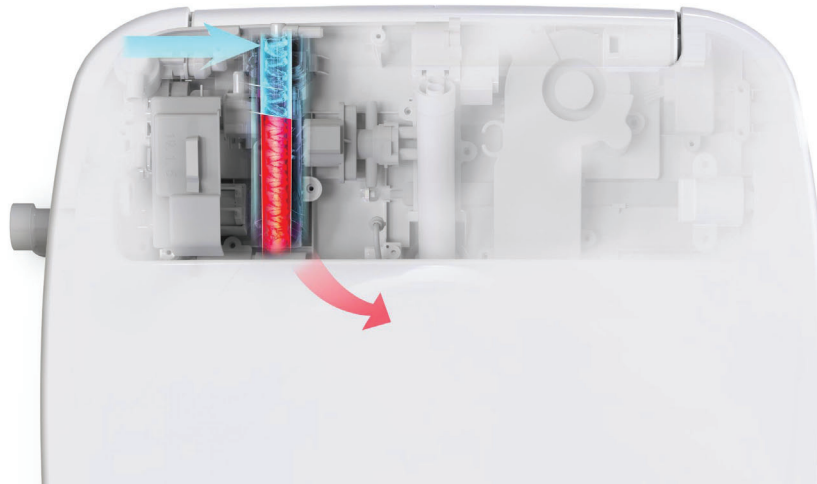

SMART BIDET SEAT MAIN FEATURES

High Quality Instant Water Heater

Using unique patented butterfly temperature controller to keep constant and continuous water flow. The water temp is four-level adjustable.

Warm Seat, Built in Sensor

The temperature of the seat will do self-regulation with the change of environment temperature. The seat temp is four-level adjustable.